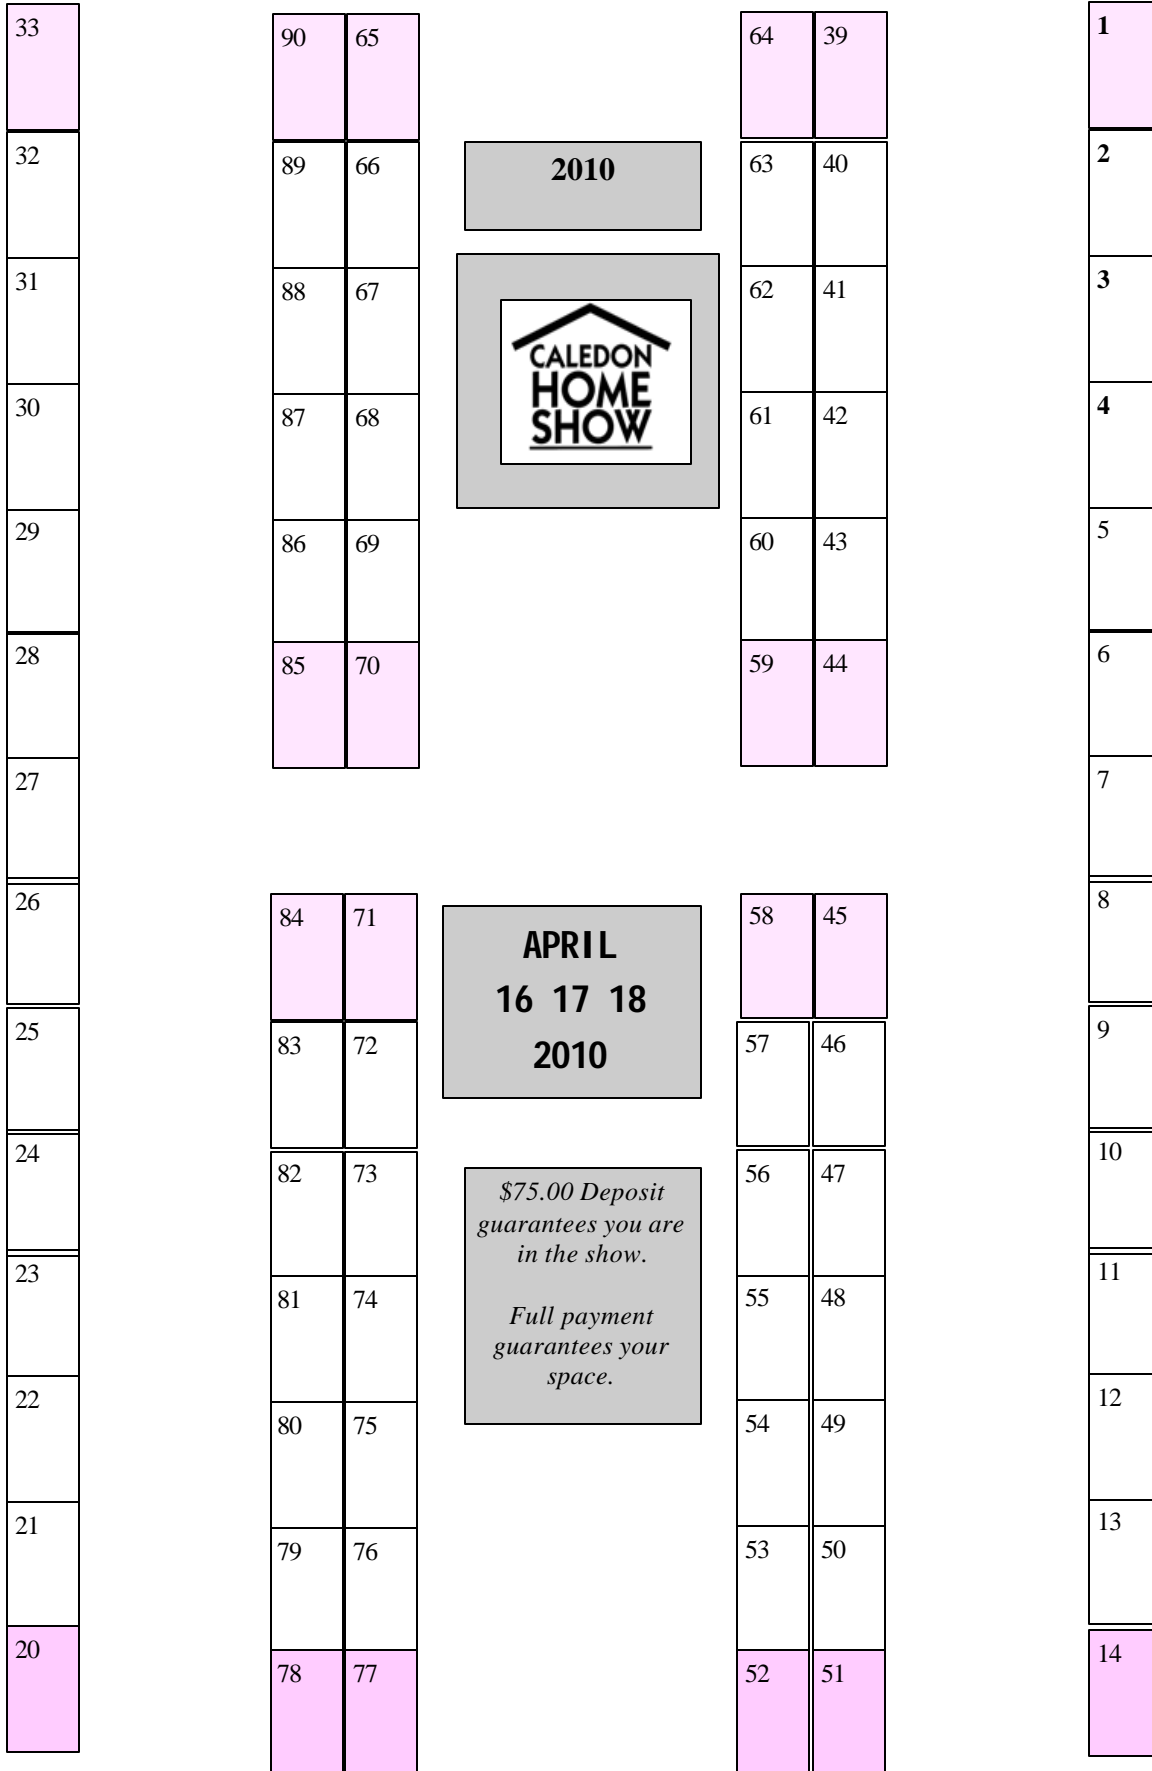

34	35	36	37	38
----	----	----	----	----

All booths are 8ft. Deep by 10ft. Wide

This matrix is not to scale

19	18	17	16	15
----	----	----	----	----

**ALL BOOTHS HAVE ELECTRICITY**

**Roll Up Doors**